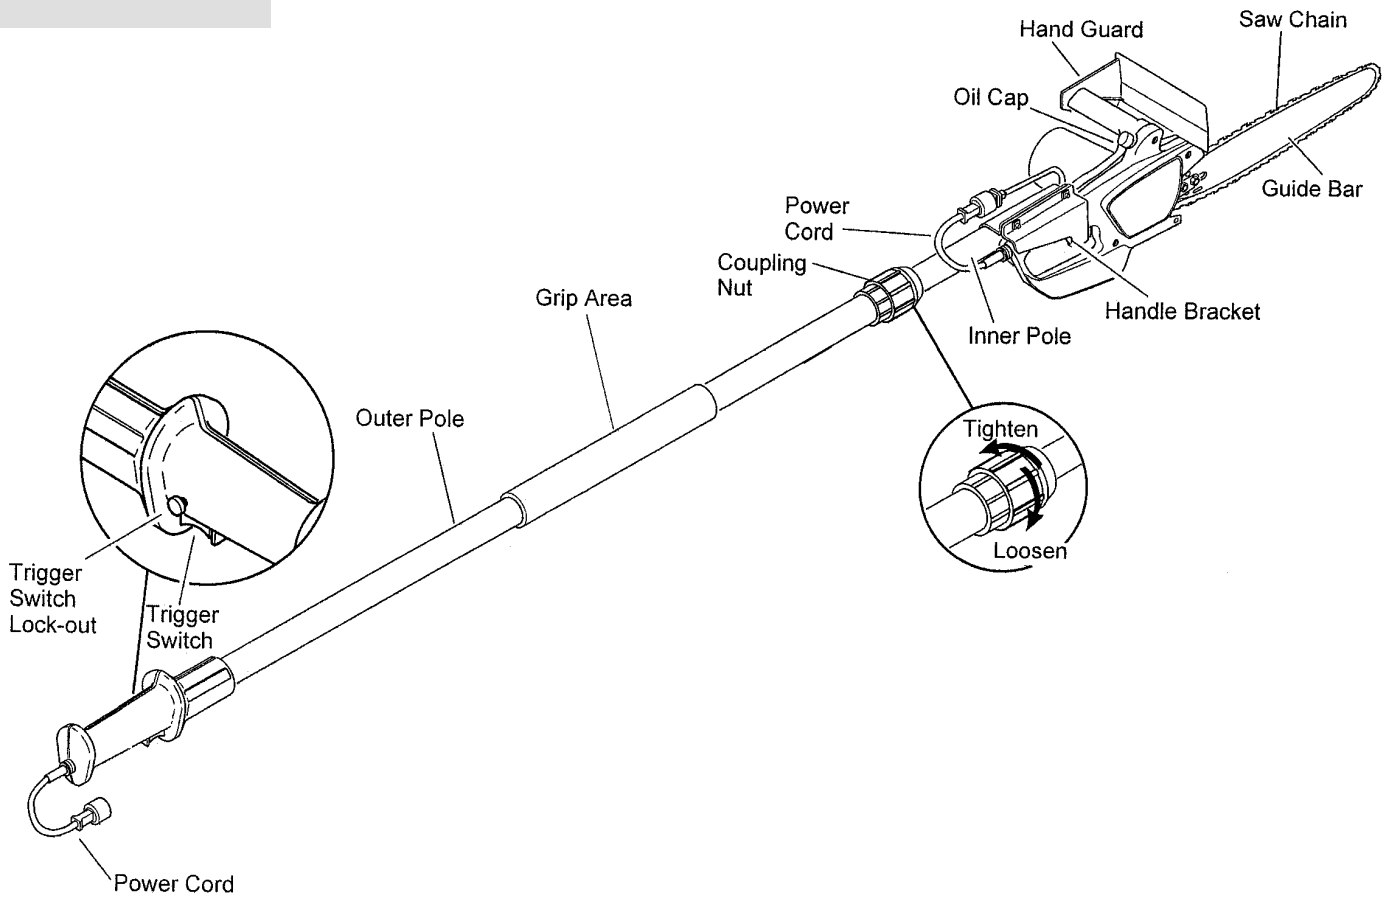

Remington Polesaw

Model Numbers
104317

Part No.	Description
104301S	Chain
077525S	Switch
107481-01	Armature (fan)
075837	Field
075676	Sprocket Roller Bearing
107713-01	Sprocket Gear (nylon)
059606	Drive Gear (metal)
079084-01	Oil Cap
077115	Adjustment Plate Assembly
076647	Holder/Brush Assembly
110731-01	Pole
107551-01	Bracket
104302-015	Guide Bar
108639-01	Oil Reservoir and Cap Assembly
108626-01	Handguard
110731-01	Pole & Coupling
107551-01	8" Hardware/Bracket
079882-01	10" Hardware/Bracket

*Powercord replaced with pole only

PHP