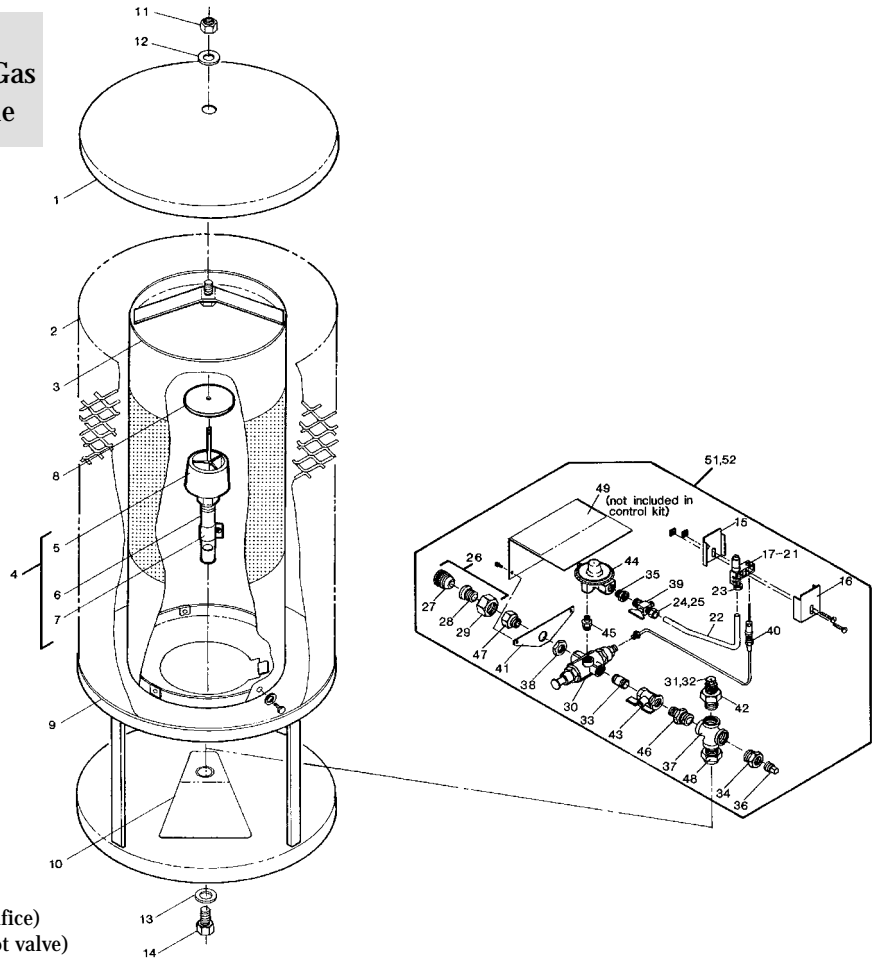

## Key Part

No.	No.	Description
1	0411400	Upper Head
2	0459303	Expanded Metal Guard
3	0448500	Heat Exchanger Assembly
4	4125800	Burner Assembly (Complete-Incl. 5,6,7)
5	4201100	Burner Top & Bracket Assembly
6	0702200	Burner Tube
7	0430400	Air Shutter
8	4033800	Burner Target
9	0478301	Base Assembly
10	4180601	Warning Plate
11	0212715	Nut, Hex 1/2-13
12	0212916	Washer, Flat 1/2
13	4184700	Washer, Burner Fitting
14	0224701	Machine Screw, 1/2-13 x 1
15	4179501	Pilot Shield - Inner
16	4179502	Pilot Shield - Outer
17	0339902	Pilot Shield & Orifice Fitting Nat #J129DDA3223
18	0339903	Pilot Shield & Orifice Fitting LP #J129DDA4212
19	0334501	Pilot Orifice - Nat (.023") #Y90AA-3223
20	0334502	Pilot Orifice - LP (.012") #Y90AA-4212
21	0343700	Pilot Burner less Orifice #J129DDA
22	4168401	Pilot Tubing
23	0352700	Break Away Fitting (comes w/pilot orifice)
24	0360101	Nut, Compression 1/4" (comes w/Pilot valve)
25	0360001	Sleeve, Compression 1/4" (comes w/Pilot valve)
26	0306800	Union, 1/2 NPT (Complete)
27	0306801	Union Half, 1/2 FPT
28	0306802	Union Half, 1/2 MPT
29	0306803	Union Nut, 1/2" FPT
30	0316600	Pilot Safety Gas Valve #H19LA-1
31	0325833	Main Burner Orifice (Nat.) #33
32	0325842	Main Burner Orifice (LP) #42
33	0333004	Nipple, 3/8 NPT x 1-1/2" Long
34	0333810	Reducing Bushing, 1/2 x 1/4 NPT
35	0333820	Reducing Bushing, 1/4 x 1/8 NPT
36	0333904	Plug, 1/4 NPT (pressure tap)
37	0334008	Cross, 1/2 NPT
38	0334706	Locknut, 3/8 Conduit
39	0338402	Pilot Valve, 1/8 MPT x 1/4" OD Tube
40	0340103	Thermocouple 18" Long #K16BA-18
41	0408800	Bracket, Radiation Shield
42	0409800	Burner/Orifice Fitting
43	3028501	Manual Ball Valve 3/8"
44	3052401	Pilot Regulator #140T
45	3052700	Nipple, Hex Reducing 1/4 MPT x 1/8 MPT
46	3052701	Nipple, Hex Reducing 1/2 MPT x 3/8 MPT
47	3052800	Adapter, Reducing 1/2 FPT x 3/8 MPT
48	4184900	Manifold Holder Stud
49	0450802	Nameplate/Shield Assembly (State Gas Type)
50	4135801	Instruction Manual (Not Shown)
51	4187727	Control Arm Kit - Natural Gas
52	4187728	Control Arm Kit - LP Gas