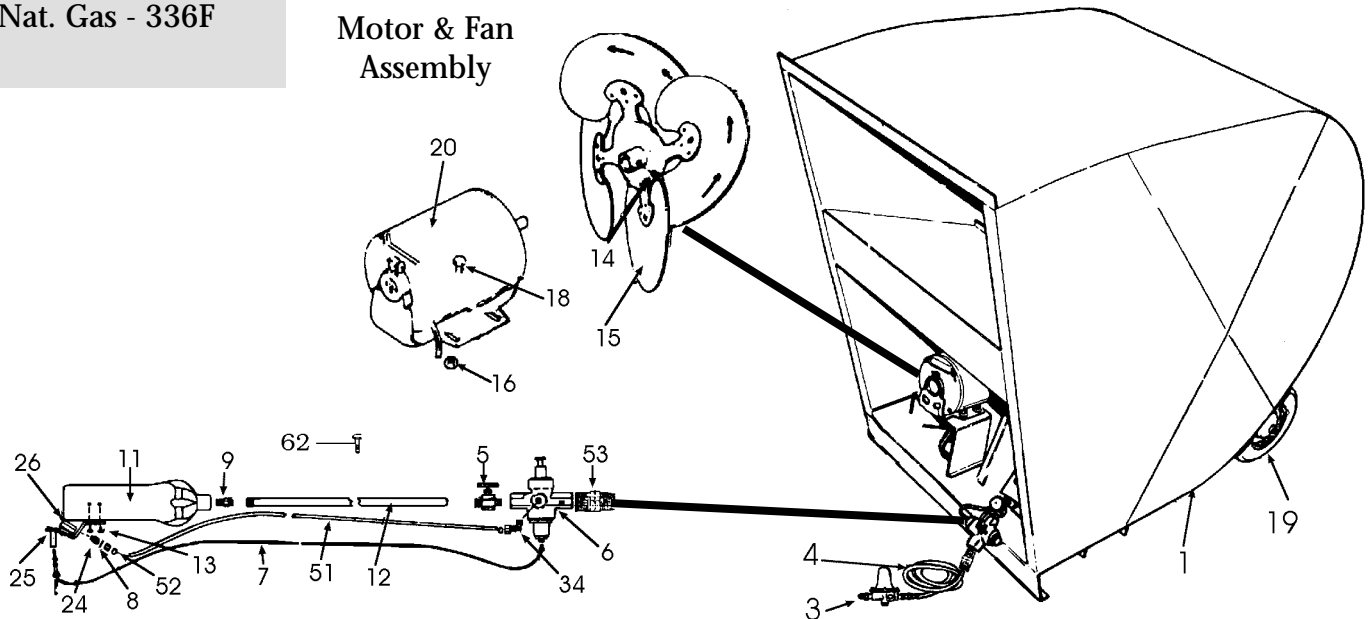

## Model Numbers

**LB White**  
L.P. - 334G  
Nat. Gas - 336F

Motor & Fan  
Assembly

61 - Propane [Vapor] Burner Assembly without Hose or Regulator

**LB White 365 & 400,000 BTU**

## Key Part

Key No.	Part No.	Description
1	01341	Sheet Metal Case
3	01106	Regulator w/excess flow valve pre-set 25 PSI No. 334
	01104	Nat Gas Regulator
4	01229	10ft. LP-Gas hose - No. 334 w/fittings 9/16 - 18 LHT
	20714	1/2" Hose w/fittings for Model #336
5	20598	Main Burner gas control valve 334
	01120	Main Burner gas control valve 336
6	20356	Valve, Pilot Safety control
7	01020	Thermocouple - 30 in - No. 334 only
	03066	Thermocouple - 36 in - No. 336 only
8	01722	Screen, Pilot
9	03416	Burner Orifice - Propane Only
	01081	Burner Orifice - Nat. Gas
11	01014	Torch casting
12	01018	Torch Handle
13	01213	Pilot light bracket screws 10-24 x 3/8
14	01343	Set Screw - 1/4 in
15	01342	Fan. w/set screw
16	01237	Motor bolt nut - 5/16 in.
18	02747	Motor Bolts - washer head
19	01099LB	Wheels
20	07181	Motor

## Key Part

Key No.	Part No.	Description
24	01230	Pilot light mixer - propane only
	01520	Pilot light mixer - Nat. Gas
25	03202	Bracket, pilot and thermocouple
26	01079	Pilot light burner head
34	01069	1/8 in. compression elbow
51	02550	Pilot light copper tubing-LP
	03033	Pilot light copper tubing - Nat. Gas
52	01168	Female compression nut and sleeve for 1/4 in. tubing
53	01098	Adapter, 1/4 in. N.P.T. x 9/16-18 LHT
61	07281	Burner assembly without hose and regulator (propane only)
	20344	Burner assembly with hose and regulator consists of items No.: 3, 4, 5, 6, 7, 8, 9, 11, 12, 13, 24, 25, 26, 34, 51, 52 & 53
	01473	Torch only consists of items No.: 5, 9, 11, and 12
	07283	Automatic gas shut-off control consists of items No.: 6, 7, 8, 13, 24, 25, 26, 34, 51, 52, & 53
62	NLA	Screw