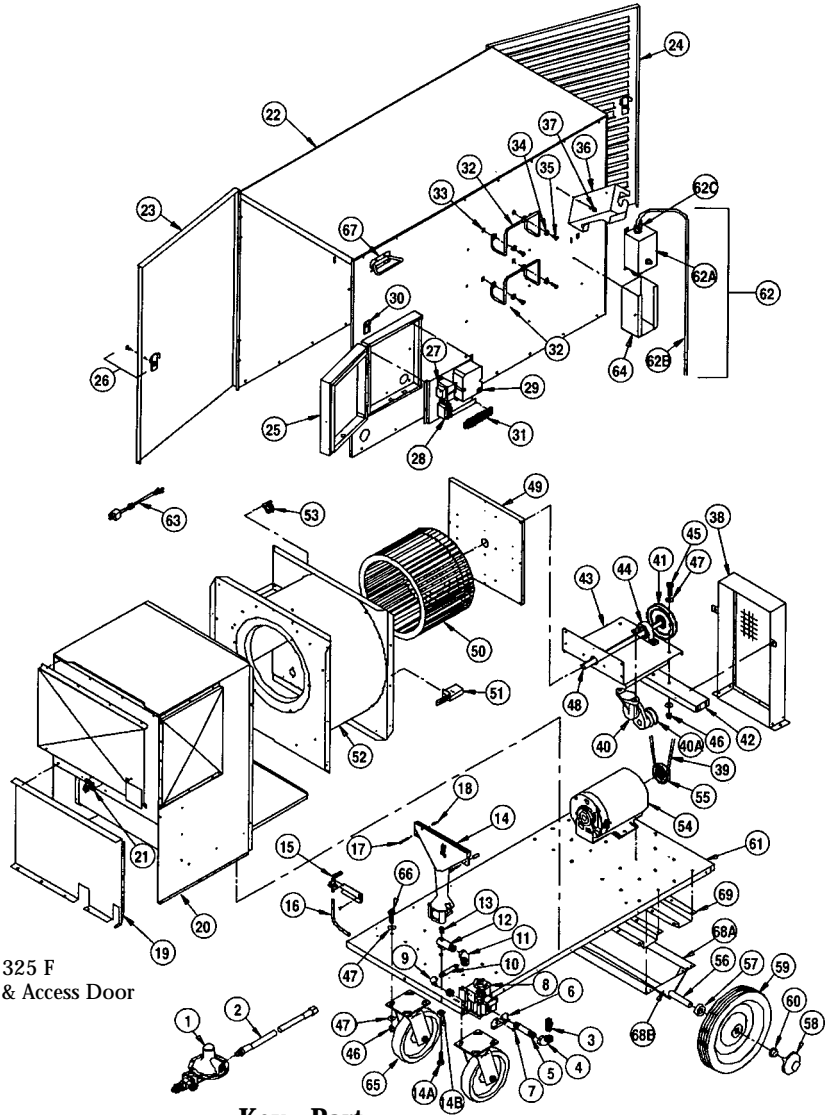

Key Part

No.	Number	Description
50A	22955	Key, 3/16", Fan & Motor Sheaves & Fan Shaft
51	22946	Switch, Air Proving
52	22882	Housing, Fan
53	09784	Switch, High Limit, Fan End, 190 F
54	22908	Motor
55	23038	Sheave, Motor
56	22951	Axle, Wheel
57	07905	Spacer
58	07187	Hub Cap
59	22914	Wheel
60	01095	Cap, Retaining
61	22904	Base
62	22920	Thermostat Kit w/20 ft. Cord
62A	09785	Thermostat
62B	22921	Cord, Thermostat
62C	08948	Connector, Liquid Tight
63	22907	Cord, Power, 10 ft.
64	23111	Bracket, Thermostat Storage
65	23130	Wheel, Caster
66	03141	Bolt, 5/16 - 18
67	08534	Handle, Case
68A	23112	Bracket, Axle Mount
68B	23113	Bracket, Axle
69	23110	Support Motor