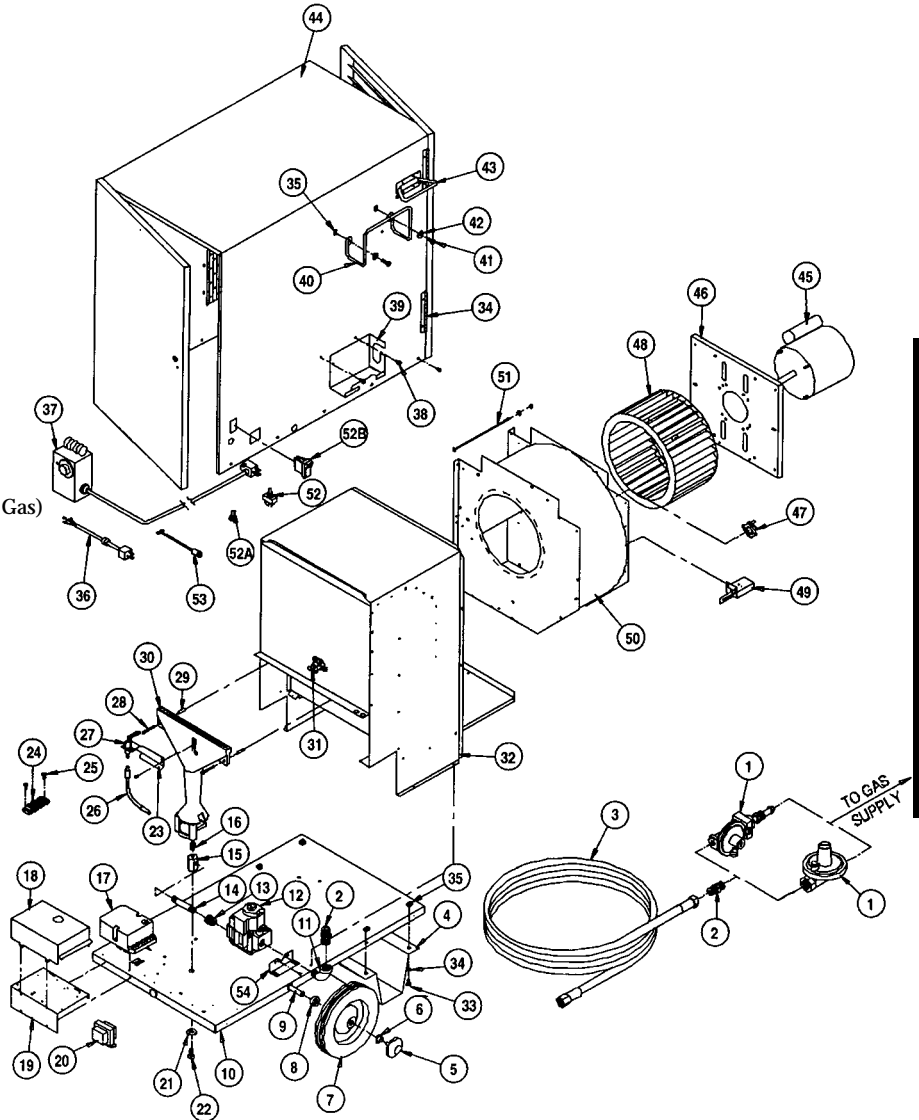

170,000 BTU Forced Air LB White Heater

Model Numbers

LB White
TS170

Key Part

No.	Number	Description
1	09911	Regulator (LP Gas)
	09795	Regulator (Nat.Gas)
2	02894	Adapter, 1/2" NPT x 1/2" NPS (LP Gas)
3	20704	Hose, 1/2" x 10'
4	20960	Kit, Leg Bracket
5	07187	Cap, Hub
6	01095	Nut
7	09160	Wheel
8	07905	Spacer
9	06421	Axle
10	09150	Base
11	09309	Ell
12	09368	Valve, Gas Control (LP Gas)
	09428	Valve, Gas Control (Nat Gas)
13	01519	Bushing
14	03115	Nipple
15	09759	Holder, Orifice
16	09786	Orifice, Burner (LP Gas)
	09787	Orifice, Burner (Nat Gas)
17	08810	Control Ignition
18	08964	Cover
19	08963	Bracket
20	08922	Transformer
21	01589	Washer
22	02692	Bolt
23	09783	Bracket, Igniter
24	08253	Terminal Strip
25	02330	Screw
26	09348	Wire, Igniter
27	06479	Igniter
28	02688	Screw
29	02687	Spacer
30	03453	Burner
31	03933	Switch, High Limit, Burner End (275 F)
32	09133	Chamber Heat
33	11267	Bolt
34	02513	Washer
35	07708	Cage Nut
36	09917	Cord, Power
37	21790	Thermostat Kit, w/20 ft. Cord
38	07288	Screw
39	09919	Bracket, Regulator Storage
40	08936	Hanger, Hose
41	11254	Bolt
42	03054	Washer
43	08534	Handle
44	09927	Case, Assembly
45	20169	Motor
46	08647	Mount, Motor

Key Part

No.	Number	Description
47	09784	Switch, High Limit Motor End (190 F)
48	09050	Fan
49	09925	Switch, Air Proving
50	09789	Housing, Fan w/Motor, Fan, High Limit and Air Proving Switches
51	09239	Bolt, 7-1/2"
52	09915	Switch, Heat/Vent, Toggle
52A	09916	Boot
52B	22017	Switch, Heat/Vent, Rocker w/LED
53	08811	Light, LED w/Leads
54	09760	Bracket, Gas Control
*	08978	12" x 12' Black Duct
*	20865	12" x 12' White Duct
*	21177	Diffuser for Duct (attach to duct)
*	09389	Diffuser for Heater (attach to heater)