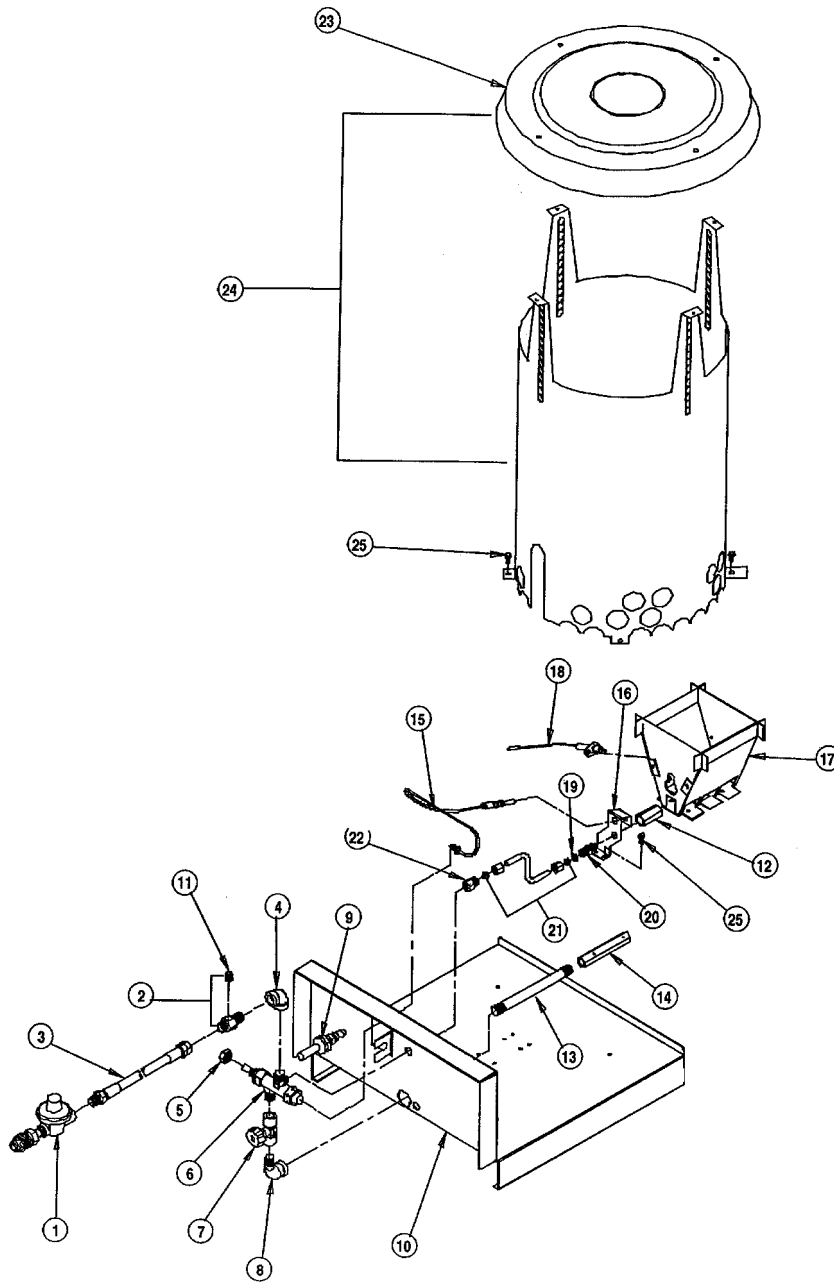

225,000 BTU LB White Propane Heater

Model Numbers

LB White
CV225

Key Part

No.	Number	Description
1	23463	Regulator with P.O.L.
2	08435	Adapter, Hose, 1/4 NPT x 9/16-18 L.H. w/Plug
3	23731	Hose, 1/4 in. x 10 ft. w/Adapter
4	01300	Ell, 1/4 NPT
5	20185	Nut, Jam
6	07966	Valve, Pilot Safety
7	20229	Burner Shut Off Valve
8	01425	Ell, Street, 1/4 NPT
9	20280	Igniter, Piezo
10	23375	Base
11	09271	Plug, 1/8 NPT
12	01079	Pilot Head
13	20228	Nipple, 1/4 NPT x 6 in.
14	23392	Orifice, Burner
15	03555	Thermocouple, 18 in.

Key Part

No.	Number	Description
16	22257	Bracket
17	23380	Burner, w/Electrode
18	20184	Electrode with Wire (Piezo)
19	01722	Filter
20	01230	Orifice, Pilot
21	23730	Tube, Copper w/Compression Nuts & Sleeves
22	23393	Adapter, 1/4" Compression x 1/8 NPT
23	20064	Top
24	23421	Barrel w/Top
25	21183	Screw, #8 x 1/2 (qty. 4)