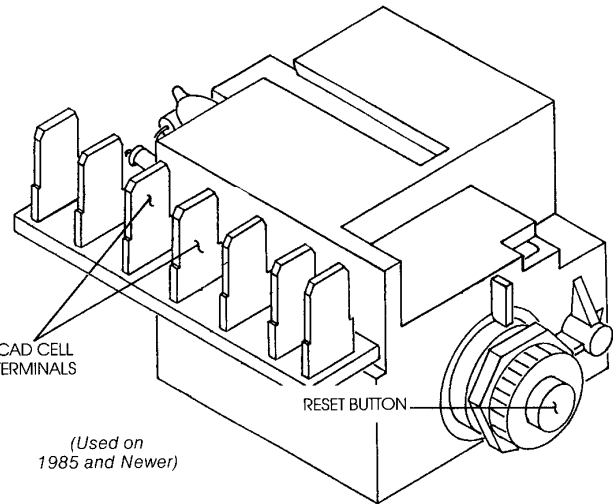

Part No. 154822
Output Filter Kit

Part No. 148419
Filter End Cover

Wiring Diagram With Motor Relay

If there is no motor relay see page 84.

97,000 - 150,000 BTU
1986 - Current

7 Terminal Safety Control for Toro