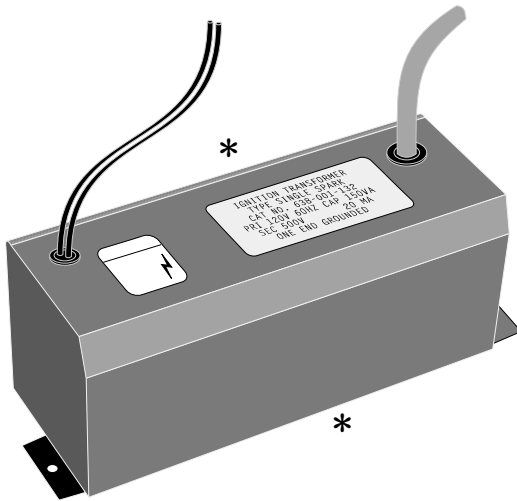

Toro Service Information

Old style Jefferson Transformer

Cat. # on transformer is 638-001-132. This exact transformer is no longer available. If you want to order the newer style transformer, the part # is 154009.

The newer style transformer is less expensive and it will last longer.

If the mounting tabs are where the "*" is, your part# is 102482-01

Parts for 40K & 55K Toro Heaters (1992 & 1993)

Part No. 148420
Filter Housing

Part No. 154822
Output Filter Kit

Part No. 148419
Filter End Cover

Wiring Diagram With Motor Relay

If there is no motor relay see page 84.

97,000 - 150,000 BTU
1986 - Current

7 Terminal Safety Control for Toro