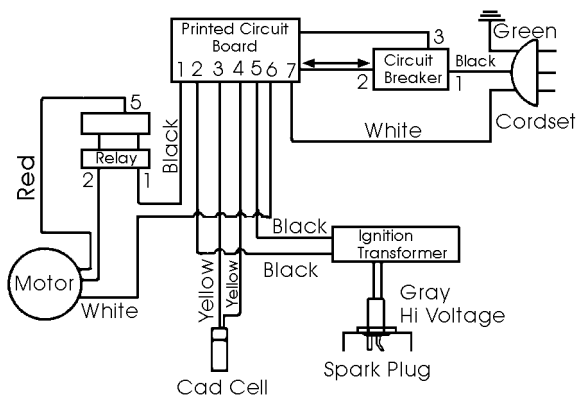

Part No. 154822
Output Filter Kit

Part No. 148419
Filter End Cover

Wiring Diagram With Motor Relay

If there is no motor relay see page 84.

97,000 - 150,000 BTU
1986 - Current

7 Terminal Safety Control for Toro