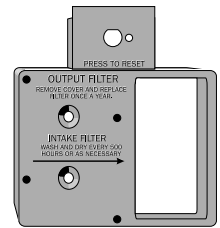

Part No. 148419
Filter End Cover