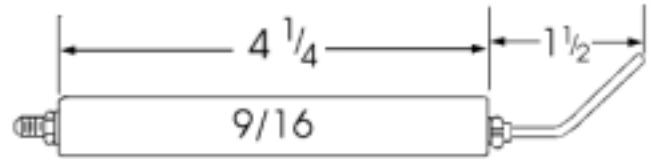

Electrodes

Part No. 154273 (Includes Bussbar)
Used on Air Scoop Heaters.

Electrodes for Champion High Pressure Heater
Other Possible Brands: Toro, Stone, Porta Heat

Part No. 154185
Used on 320,000 & 650,000 BTU

Electrode for Stone High Pressure Heaters
Models: SG120, 160, 300, 500

Part No.
36200

Electrodes for Master, Knipco, Koehring Heaters

Part No. M12951 Left
M12952 Right

Part No. M8989 Left
M8990 Right

Part No. M3981