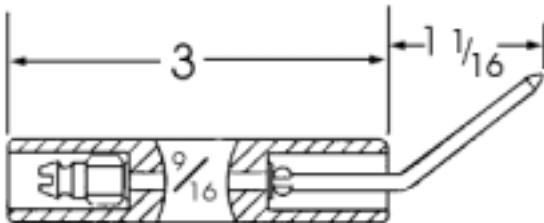

Electrode for Stone High Pressure Heaters
Models: SG120, 160, 300, 500

Part No.
36200

Electrodes for Master, Knipco, Koehring Heaters

Part No. M12951 Left
M12952 Right

Part No. M8989 Left
M8990 Right

Part No. M3981