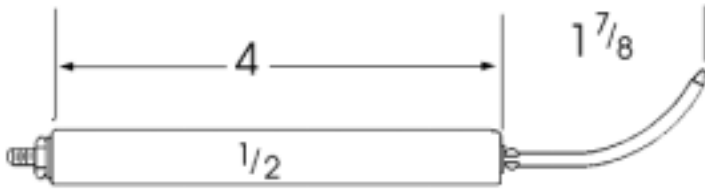

Electrodes

Part No. 154273 (Includes Bussbar)
Used on Air Scoop Heaters.

Electrodes for Champion High Pressure Heater
Other Possible Brands: Toro, Stone, Porta Heat

Part No. 154185
Used on 320,000 & 650,000 BTU

Electrode for Stone High Pressure Heaters
Models: SG120, 160, 300, 500

Part No.
36200

Electrodes for Master, Knipco, Koehring Heaters

Part No. M12951 Left
M12952 Right

Part No. M8989 Left
M8990 Right

Part No. M3981