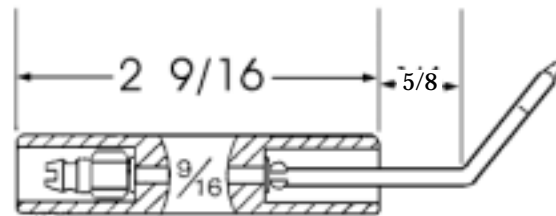

Electrode for Stone High Pressure Heaters
Models: SG120, 160, 300, 500

Part No.
36200

Electrodes for Master, Knipco, Koehring Heaters

Part No. M12951 Left
M12952 Right

Part No. M8989 Left
M8990 Right

Part No. M3981