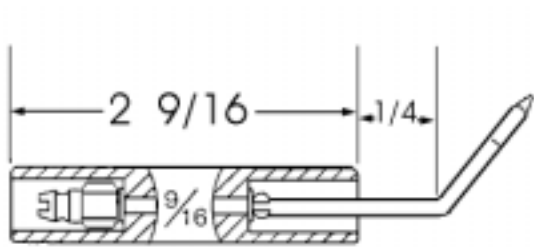

Electrodes

Part No. 154273 (Includes Bussbar)
Used on Air Scoop Heaters.

Electrodes for Champion High Pressure Heater
Other Possible Brands: Toro, Stone, Porta Heat

Part No. 154185
Used on 320,000 & 650,000 BTU

Electrode for Stone High Pressure Heaters
Models: SG120, 160, 300, 500

Part No.
36200

Electrodes for Master, Knipco, Koehring Heaters

Part No. M12951 Left
M12952 Right

Part No. M8989 Left
M8990 Right

Part No. M3981