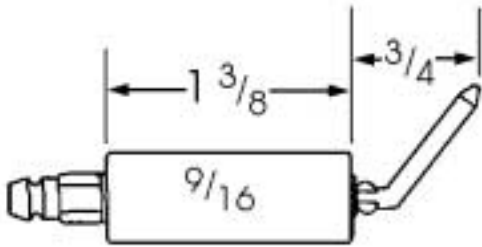

Electrodes

Part No. 154273 (Includes Bussbar)
Used on Air Scoop Heaters.

Electrodes for Champion High Pressure Heater
Other Possible Brands: Toro, Stone, Porta Heat

Part No. 154185
Used on 320,000 & 650,000 BTU

Electrode for Stone High Pressure Heaters
Models: SG120, 160, 300, 500

Part No.
36200

Electrodes for Master, Knipco, Koehring Heaters

Part No. M12951 Left
M12952 Right

Part No. M8989 Left
M8990 Right

Part No. M3981