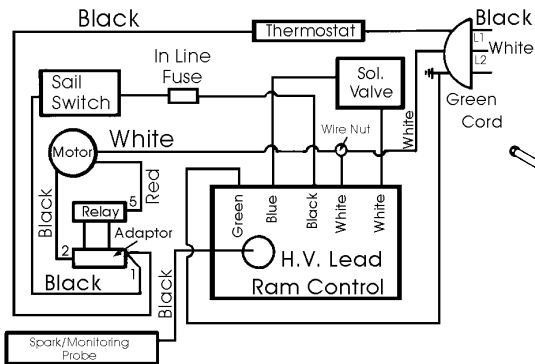

90-150,000 BTU Forced Air Toro Propane Heater

Toro LP 90-150,000 BTU

Model Numbers

50228A   50229A
50231A   50232A
50252A   50253A

See page 27 for spark plug setting.

Lawn Boy Propane Wiring Diagram

Key. No.	Part No.	Description
1	154864	Base Assembly
2	154905	Jacket & End Ring (90,000)
	154904	Jacket & End Ring (150,000)
3	73-7010	Grille Assembly
4	154898	Access Cover Assy
5	147061	Trim Channel
6	154397	Access Cover
7	147058	Handle
8	147060	Handle Base
9	233185	Base Cap
10	73-6470	Rivet
11	147637	Jacket Brace
12	147662	Insert
13	700156	Nylite Bushing
14	147054	Shorty Bushing
15	148514	Back Cover w/Decal
16	147658	Front Cover
17	154407	Motor w/Decal
18	154032	Fan 8" (90,000 BTU)
	154023	Fan 7 3/4" (150,000 BTU)
19	098884-01	Control Board
	154428	Control Board (Model W/O "A")
20	154039	Relay
21	147053	Strain Relief
22	154008	Cord Assembly
	154423	6 Ft Power Cord
23	147005	Motor Mount
24	147671	Control Board Support
25	147635	Nut, Jam
26	154306	Sail Switch
27	154305	Thermostat
28	154072	Thermostat Knob
29	147638	Nut-Wire
30	147171	Adaptor
31	147640	Spark Plug
	154429	Electrode (Model W/O "A")

Key. No.	Part No.	Description
32	154312	Nozzle Assy (90,000 BTU)
	154313	Nozzle Assy (150,000 BTU)
33	147646	Elbow Male
34	154865	Tube Assembly
35	154318	Gas Shut Off Valve
36	154314	Solenoid Valve
37	147649	Male Connector
38	154316	LP Gas Hose
39	154650	Regulator (90,000 BTU)
	154651	Regulator (150,000 BTU)
40	154304	Comb. Chamber (90,000)
	154327	Comb. Chamber (150,000)
41	147024	Screw
42	147183	Screw
43	147665	Screw
44	147000	Screw
45	147164	Screw
46	147118	Screw
47	147641	Jam Nut
48	147004	Nut
52	147041	Washer
53	147664	Nut plate
54	146489	Rivet
55	147650	Tinnerman Clip
56	147025	Tinnerman Clip
57	147229	Super Clip
58	147120	Jacket Brace
59	147002	Grip Brake Lock
60	147634	Support Sp.Plug
61	147172	Snap Bushing
62	154781	Wire assembly, RAM
63	*	Screw

* May be purchased locally.