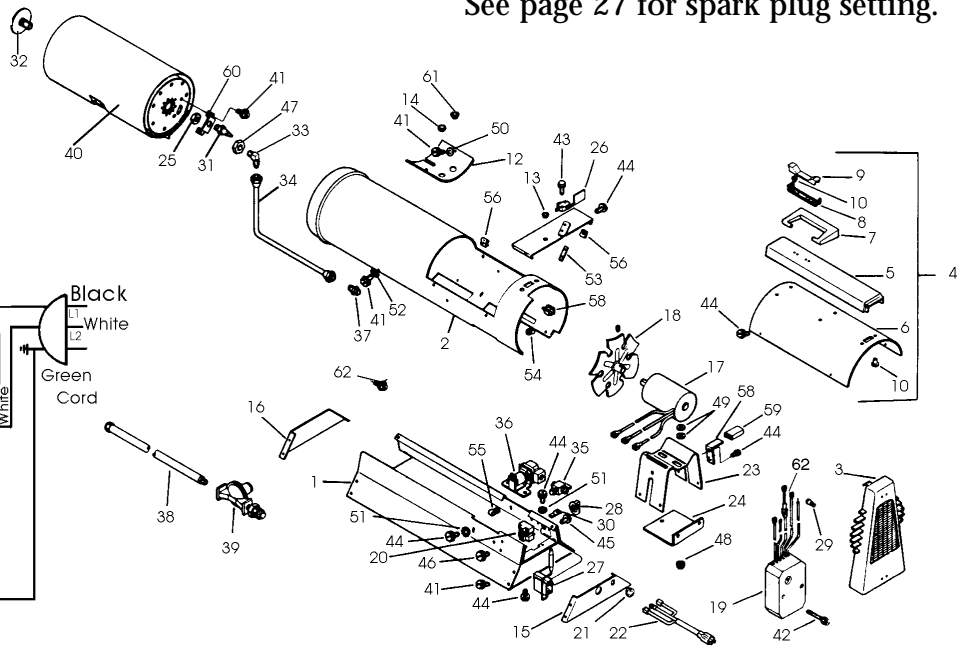

# 90-150,000 BTU Forced Air Toro Propane Heater

Toro LP 90-150,000 BTU

## Model Numbers

50228A    50229A  
 50231A    50232A  
 50252A    50253A

See page 27 for spark plug setting.

## Lawn Boy Propane Wiring Diagram

Key. No.	Part No.	Description
1	154864	Base Assembly
2	154905	Jacket & End Ring (90,000)
	154904	Jacket & End Ring (150,000)
3	73-7010	Grille Assembly
4	154898	Access Cover Assy
5	147061	Trim Channel
6	154397	Access Cover
7	147058	Handle
8	147060	Handle Base
9	233185	Base Cap
10	73-6470	Rivet
11	147637	Jacket Brace
12	147662	Insert
13	700156	Nylite Bushing
14	147054	Shorty Bushing
15	148514	Back Cover w/Decal
16	147658	Front Cover
17	154407	Motor w/Decal
18	154032	Fan 8" (90,000 BTU)
	154023	Fan 7 3/4" (150,000 BTU)
19	098884-01	Control Board
	154428	Control Board (Model W/O "A")
20	154039	Relay
21	147053	Strain Relief
22	154008	Cord Assembly
	154423	6 Ft Power Cord
23	147005	Motor Mount
24	147671	Control Board Support
25	147635	Nut, Jam
26	154306	Sail Switch
27	154305	Thermostat
28	154072	Thermostat Knob
29	147638	Nut-Wire
30	147171	Adaptor
31	147640	Spark Plug
	154429	Electrode (Model W/O "A")

Key. No.	Part No.	Description
32	154312	Nozzle Assy (90,000 BTU)
	154313	Nozzle Assy (150,000 BTU )
33	147646	Elbow Male
34	154865	Tube Assembly
35	154318	Gas Shut Off Valve
36	154314	Solenoid Valve
37	147649	Male Connector
38	154316	LP Gas Hose
39	154650	Regulator (90,000 BTU)
	154651	Regulator (150,000 BTU)
40	154304	Comb. Chamber (90,000)
	154327	Comb. Chamber (150,000)
41	147024	Screw
42	147183	Screw
43	147665	Screw
44	147000	Screw
45	147164	Screw
46	147118	Screw
47	147641	Jam Nut
48	147004	Nut
52	147041	Washer
53	147664	Nut plate
54	146489	Rivet
55	147650	Tinnerman Clip
56	147025	Tinnerman Clip
57	147229	Super Clip
58	147120	Jacket Brace
59	147002	Grip Brake Lock
60	147634	Support Sp.Plug
61	147172	Snap Bushing
62	154781	Wire assembly, RAM
63	*	Screw